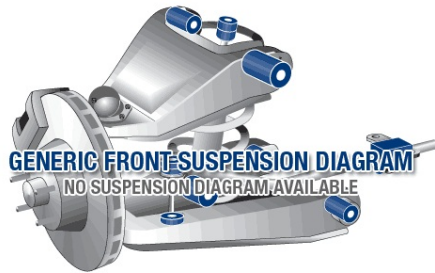

Suspension Parts & Poly Bushings for TOYOTA ALPHARD / VELLFIRE 2015-on - H3

Parts Application Diagrams

Generic Diagram

For illustrative purposes only