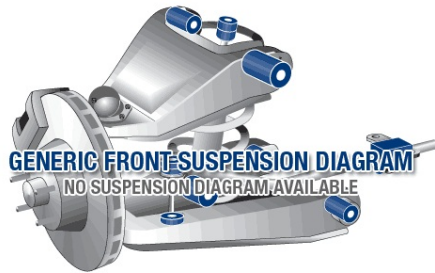

Suspension Parts & Poly Bushings for AUDI 80 1986-1991 - 89, 8A, B3 Quattro

Parts Application Diagrams

Generic Diagram

For illustrative purposes only

Generic Diagram

For illustrative purposes only

Available SuperPro Parts

Position	Part Name	Part No.	Qty/Car	Sub Brand
Front	Camber Adjusting Bolt Kit Adds +/- 1.5 Degrees camber	SPF4351-14K	1	SuperPro SPF
Front	Control Arm Lower-Inner Bush Kit OEM 85740718, 37.5mm OD	SPF1428K	1	SuperPro SPF
Front	Subframe Front & Rear Bush Kit Replaces OEM 857-199-415B & OEM 857-199-419B	SPF1797K	1	SuperPro SPF
Front	Sway Bar Link To Lower Arm Bush Kit Eye type mount	SPF1793K	1	SuperPro SPF
Front	Sway Bar Link To Lower Arm Bush Kit Pin style link, replaces OEM 857 407 474	SPF1794K	1	SuperPro SPF
Front	Sway Bar Mount Bush Kit	SPF1795-24K	1	SuperPro SPF
Front	Sway Bar Mount Bush Kit	SPF2659-21K	1	SuperPro SPF
Front	Sway Bar Mount Bush Kit	SPF2659-24K	1	SuperPro SPF
Front	Sway Bar Mount Bush Kit	SPF2659-26K	1	SuperPro SPF
Front	Sway Bar Mount Bush Kit	SPF2659-28K	1	SuperPro SPF