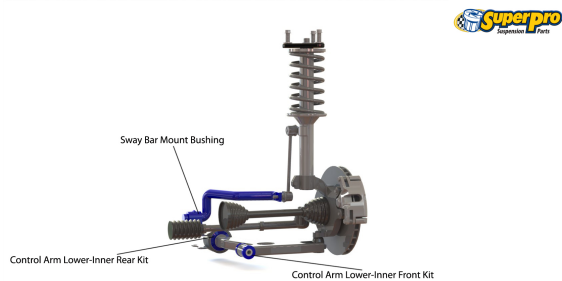

# Suspension Parts & Poly Bushings for AUDI Q2 2016-on - GAB 2WD

### Macpherson Strut

With Separate Control Arm