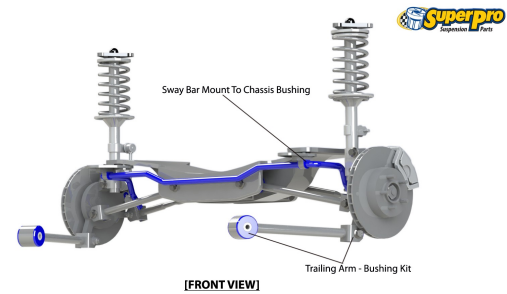

Suspension Parts & Poly Bushings for HYUNDAI SANTA FE 2012-on - DM

Parts Application Diagrams

Macpherson Strut With Lower Control Arm

With Vertical Bushing In Front Location

*As viewed from the Rear of the Vehicle

Double Link

With Trailing Arm And Chapman Strut - Front View

Available SuperPro Parts

Position	Part Name	Part No.	Qty/Car	Sub Brand
Front	Control Arm Lower-Front Bush Kit	SPF4383K	1	SuperPro SPF
Front	Control Arm Lower-Inner Rear Bush Kit Please check OD before ordering! Some Hyundai/Kia models may require a 70mm OD Bush.	SPF2100K	1	SuperPro SPF
Front	Control Arm Lower-Inner Rear Bush Kit - Double Offset Please check OD before ordering! Some Hyundai/Kia models may require a 70mm OD Bush.	SPF2102K	1	SuperPro SPF
Front	Control Arm Lower-Inner Rear Bush Kit - Single Offset Please check OD before ordering! Some Hyundai/Kia models may require a 70mm OD Bush.	SPF2101K	1	SuperPro SPF
Front	Sway Bar Link Kit - Heavy Duty Adjustable	TRC12245	1	Roll Control
Front	Sway Bar Mount Bush Kit	SPF2878-27K	1	SuperPro SPF
Rear	Sway Bar Link Kit - Heavy Duty Adjustable	TRC1045	1	Roll Control
Rear	Sway Bar Mount Bush Kit	SPF2879-20K	1	SuperPro SPF