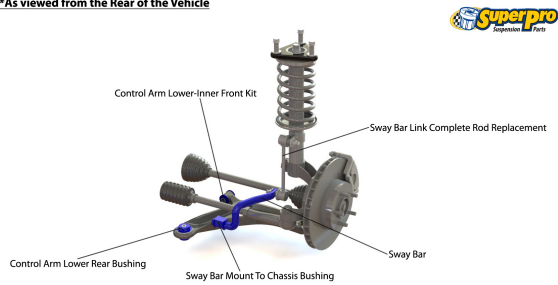

Suspension Parts & Poly Bushings for HYUNDAI SANTA FE 2012-on - DM

Parts Application Diagrams

Macpherson Strut With Lower Control Arm

With Vertical Bushing In Front Location

*As viewed from the Rear of the Vehicle

Double Link

With Trailing Arm And Chapman Strut - Front View

Available SuperPro Parts

Position	Part Name	Part No.	Qty/Car	Sub Brand
Front	Control Arm Lower-Front Bush Kit	SPF4383K	1	SuperPro SPF
Front	Control Arm Lower-Inner Rear Bush Kit Please check OD before ordering! Some Hyundai/Kia models may require a 70mm OD Bush.	SPF2100K	1	SuperPro SPF
Front	Control Arm Lower-Inner Rear Bush Kit - Double Offset Please check OD before ordering! Some Hyundai/Kia models may require a 70mm OD Bush.	SPF2102K	1	SuperPro SPF
Front	Control Arm Lower-Inner Rear Bush Kit - Single Offset Please check OD before ordering! Some Hyundai/Kia models may require a 70mm OD Bush.	SPF2101K	1	SuperPro SPF
Front	Sway Bar Link Kit - Heavy Duty Adjustable	TRC12245	1	Roll Control
Front	Sway Bar Mount Bush Kit	SPF2878-27K	1	SuperPro SPF
Rear	Sway Bar Link Kit - Heavy Duty Adjustable	TRC1045	1	Roll Control
Rear	Sway Bar Mount Bush Kit	SPF2879-20K	1	SuperPro SPF