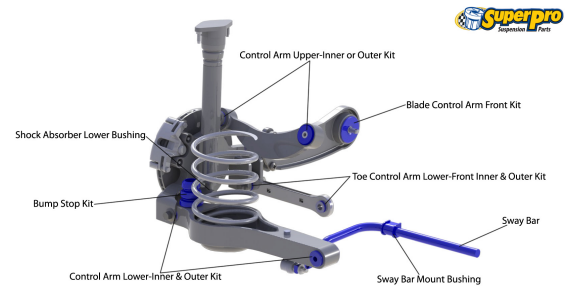

Suspension Parts & Poly Bushings for FORD AUSTRALIA FOCUS 2012-on - MK3 LW, LZ

Parts Application Diagrams

Macpherson Strut

With Separate Control Arm

Multilink Trailing Arm

With Upper And Lower Control Arms, Trailing Link, Shock And Spring

Available SuperPro Parts

Position	Part Name	Part No.	Qty/Car	Sub Brand
Front	Control Arm Lower-Inner Front Bush Kit	SPF3115K	1	SuperPro SPF
Front	Control Arm Lower-Inner Rear Bush Kit Standard Replacement	SPF3368K	1	SuperPro SPF
Front	Control Arm Lower-Inner Rear Bush Kit - Double Offset Alignment Correction	SPF3370K	1	SuperPro SPF
Front	Control Arm Lower-Inner Rear Bush Kit - Single Offset Alignment Correction	SPF3369K	1	SuperPro SPF
Front	Sway Bar Link Cut To Length Link	TRC4004	2	Roll Control
Front	Sway Bar Link Standard Replacement	TRC4025	2	Roll Control
Front	Sway Bar Link Kit - Heavy Duty Adjustable	TRC10200	1	Roll Control
Front	Sway Bar Mount Bush Kit After-market round sway bar	SPF2141-21K	1	SuperPro SPF
Front	Sway Bar Mount Bush Kit Replacement bushing for original 21.4mm sway bar with flats where bushing is positioned. Not suited for diesel	SPF3114-21.4K	1	SuperPro SPF
Front and Rear	Alignment Bush Kit	KIT170K	1	Vehicle Kits
Front and Rear	Enhancement Bush Kit	KIT188K	1	Vehicle Kits
Rear	Blade Control Arm Front Kit Do not remove original shell	SPF3466K	1	SuperPro SPF
Rear	Control Arm Lower-Inner & Outer Bush Kit	SPF2324K	1	SuperPro SPF
Rear	Control Arm Upper-Inner Bush Kit	SPF2325K	1	SuperPro SPF
Rear	Control Arm Upper-Inner Bush Kit - Double Offset to be used in this Position when SPF2326K is already used in the outer Position and 2 Degrees Camber adjustment in total required	SPF2326K	1	SuperPro SPF
Rear	Control Arm Upper-Outer Bush Kit	SPF2325K	1	SuperPro SPF
Rear	Control Arm Upper-Outer Bush Kit - Double Offset preferred Position to gain 1 Degree Camber change	SPF2326K	1	SuperPro SPF
Rear	Sway Bar Link Standard Replacement	TRC4002	2	Roll Control