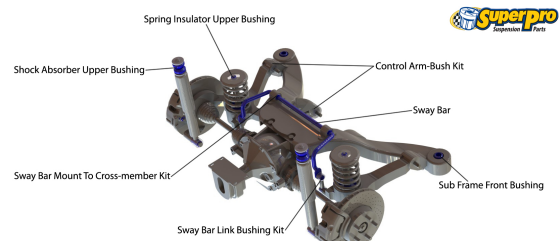

Suspension Parts & Poly Bushings for HSV AVALANCHE 2003-2006 - VY, VZ Wagon

Parts Application Diagrams

Macpherson Strut

With Separate Control Arm

Complex IRS For Rwd

With "Wishbone" Style Lower Trailing Arm

Available SuperPro Parts

Position	Part Name	Part No.	Qty/Car	Sub Brand
Front	Camber Adjusting Bolt Kit Adds +/- 1.5 Degree Camber	SPF4351-14K	1	SuperPro SPF
Front	Control Arm Lower-Front Bush Kit	SPF3576K	1	SuperPro SPF
Front	Control Arm Lower-Rear Bush Kit	SPF3980K	1	SuperPro SPF
Front	Steering Rack & Pinion Mount Bush Kit	SPF1632K	1	SuperPro SPF
Front	Strut Bolt Replacement Kit	SPF4960K	2	SuperPro SPF
Front	Strut Top & Bearing	SPF1590AK	1	SuperPro SPF
Front	Strut Top & Bearing	SPF1590BK	1	SuperPro SPF
Front	Sway Bar Link Kit - Heavy Duty Adjustable	TRC10200	1	Roll Control
Front	Sway Bar Mount Bush Kit	SPF1453-28K	1	SuperPro SPF
Front	Sway Bar Mount Bush Kit	SPF1453-30K	1	SuperPro SPF
Front	Sway Bar Mount Bush Kit	SPF1453-32K	1	SuperPro SPF
Rear	Differential Mount Insert	SPF4171K	1	SuperPro SPF
Rear	IRS Adjusting Camber & Toe Kit Suited to vehicles without "Factory Toe Adjusting Arm"	SPF0877FK	1	SuperPro SPF
Rear	IRS Adjusting Camber Only Kit	SPF2545K	1	SuperPro SPF
Rear	Sway Bar Mount To Crossmember Bush Kit	SPF0613-18K	1	SuperPro SPF
Rear	Sway Bar Mount To Crossmember Bush Kit	SPF0613-19K	1	SuperPro SPF
Rear	Sway Bar Mount To Crossmember Bush Kit	SPF0613-20K	1	SuperPro SPF