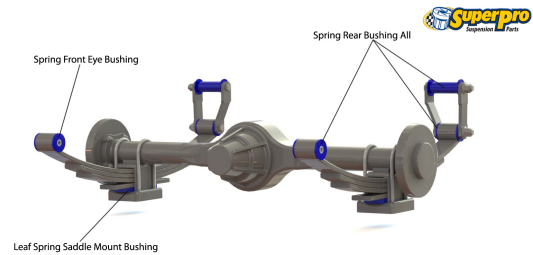

Suspension Parts & Poly Bushings for HSV AVALANCHE 2003-2006 - VY, VZ Ute

Parts Application Diagrams

Macpherson Strut

With Separate Control Arm

Leaf Spring Solid Axle

With Limited Lateral Location

Available SuperPro Parts

Position	Part Name	Part No.	Qty/Car	Sub Brand
Front	Camber Adjusting Bolt Kit Adds +/- 1.5 Degree Camber	SPF4351-14K	1	SuperPro SPF
Front	Control Arm Lower-Front Bush Kit	SPF3576K	1	SuperPro SPF
Front	Control Arm Lower-Rear Bush Kit	SPF3980K	1	SuperPro SPF
Front	Strut Bolt Replacement Kit	SPF4960K	2	SuperPro SPF
Front	Strut Top & Bearing	SPF1590AK	1	SuperPro SPF
Front	Strut Top & Bearing	SPF1590BK	1	SuperPro SPF
Front	Sway Bar Mount Bush Kit	SPF1453-28K	1	SuperPro SPF
Front	Sway Bar Mount Bush Kit	SPF1453-30K	1	SuperPro SPF
Front	Sway Bar Mount Bush Kit	SPF1453-32K	1	SuperPro SPF
Rear	Bump Stop Bush Kit Lowered suspension only	SPF2392K	1	SuperPro SPF
Rear	Differential Mount Insert	SPF4171K	1	SuperPro SPF
Rear	Spring Front Eye Bush Kit	SPF2382K	1	SuperPro SPF
Rear	Spring Insulator Bush Kit Upper replacement	SPF2498K	1	SuperPro SPF
Rear	Spring Rear Bush Kit All Complete rear leaf spring bushing kit	KIT109K	1	Vehicle Kits
Rear	Spring Rear Bush Kit All	SPF2231-8K	1	SuperPro SPF
Rear	Sway Bar Mount Bush Kit Measure bar diameter, 14mm available	SPF2384-14K	1	SuperPro SPF