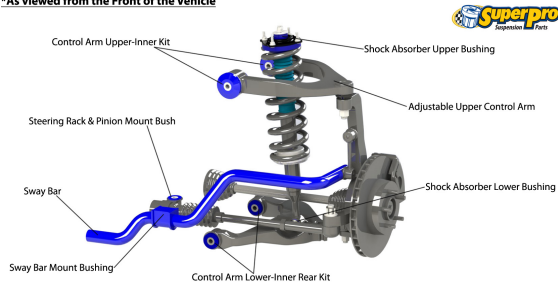

Suspension Parts & Poly Bushings for TOYOTA FORTUNER 2015-on - GUN156 4WD

Parts Application Diagrams

Double Control Arm

With Upper And Lower Control Arms, Spring, Shock Assembly And Drive Shaft

*As viewed from the Front of the Vehicle