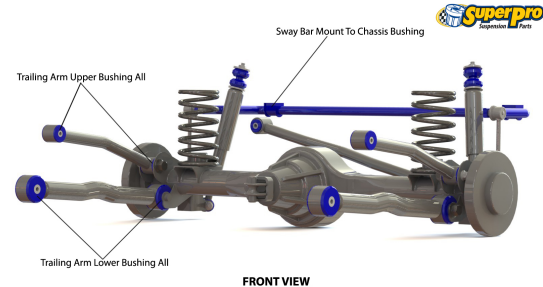

Coil Spring Solid Axle

With Panhard Rod, Upper And Lower Trailing Arms

Available SuperPro Parts

Position	Part Name	Part No.	Qty/Car	Sub Brand
Front	33mm Heavy Duty 2 Position Blade Adjustable Sway Bar	RC0081FZ-33	1	Roll Control
Front	Ball Joint Upper Boot Kit Kit includes Boot and Cir Clips for one Control Arm	TRC7000RK	2	Roll Control
Front	Control Arm Lower Camber Bolt Kit Complete set of replacement Camber Bolts	TRC0031	1	Roll Control
Front	Control Arm Lower Complete Assembly Kit - Offset Left and Right Arms for Lifted Vehicles with Extra Caster and Camber Correction	TRC476	1	Roll Control
Front	Control Arm Lower Complete Assembly Kit - Standard Left and Right Arms for Standard Replacement and Repair Upgrade	TRC475	1	Roll Control
Front	Control Arm Lower-Inner Front Bush Kit	SPF5028K	1	SuperPro SPF
Front	Control Arm Lower-Inner Front Offset Kit	SPF5028XK	1	SuperPro SPF
Front	Control Arm Lower-Inner Rear Bush Kit	SPF5027K	1	SuperPro SPF
Front	Control Arm Lower-Inner Rear Offset Kit	SPF5027XK	1	SuperPro SPF
Front	Control Arm Upper Complete Assembly - Adjustable Left and Right Arms for Lifted Vehicles with Caster and Camber Correction	TRC470	1	Roll Control
Front	Control Arm Upper Complete Assembly - Fixed Offset Left and Right Offset Arms for Lifted Vehicles with Fixed Caster and Camber Correction	TRC6470	1	Roll Control
Front	Control Arm Upper-Inner Bush Kit - Alignment Correction Camber Adjustable	SPF3230K	1	SuperPro SPF
Front	Control Arm Upper-Inner Bush Kit - Standard Replacement	SPF2845K	1	SuperPro SPF
Front	ReadyStrut Top Caps	RS002	2	SuperPro SPF
Front	Shock Absorber Lower Bush Kit Will not fit Koni & EFS Shocks	SPF2348PK	1	SuperPro SPF
Front	Shock Absorber Lower Bush Kit	SPF3591K	1	SuperPro SPF
Front	Shock Absorber Upper Bush Kit	SPF3757K	1	SuperPro SPF
Front	Steering Rack & Pinion Mount Bush (Power Steering)	SPF3144K	1	SuperPro SPF