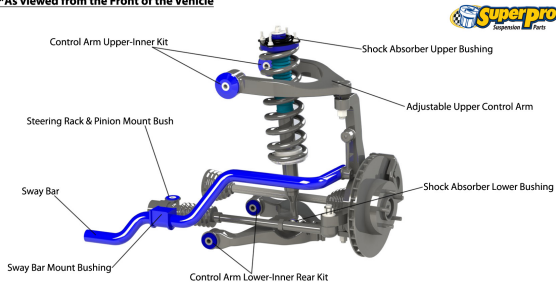

# Suspension Parts & Poly Bushings for FOTON TUNLAND 2012-on - P201 4WD

## Parts Application Diagrams

### Double Control Arm

With Upper And Lower Control Arms, Spring, Shock Assembly And Drive Shaft

\*As viewed from the Front of the Vehicle

### Leaf Spring Solid Axle