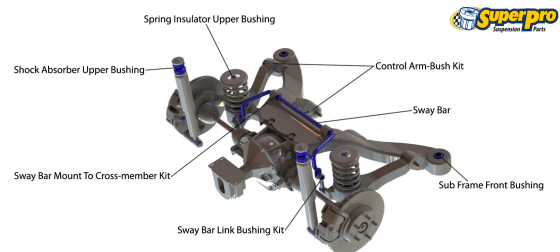

# Suspension Parts & Poly Bushings for MERCEDES-BENZ VITO / MIXTO 09/2010-2014 - W639

## Parts Application Diagrams

### Macpherson Strut

With Separate Control Arm

## Available SuperPro Parts

Position	Part Name	Part No.	Qty/Car	Sub Brand
Front	Control Arm Lower-Inner Front Bush Kit	<b>SPF4774K</b>	1	SuperPro SPF
Front	Sway Bar Link Cut To Length Link	<b>TRC4007</b>	2	Roll Control
Front	Sway Bar Link Kit - Heavy Duty Adjustable	<b>TRC12200</b>	1	Roll Control