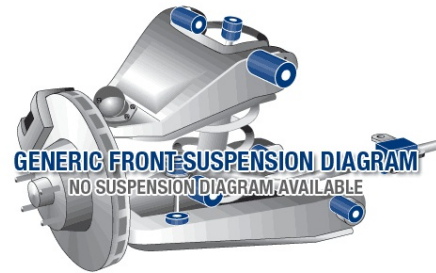

Suspension Parts & Poly Bushings for FORD AUSTRALIA EVEREST 2015-07/2018 - UA

Parts Application Diagrams

Double Control Arm

With Upper And Lower Control Arms, Spring, Shock Assembly And Drive Shaft

*As viewed from the Front of the Vehicle

Generic Diagram

For illustrative purposes only

Available SuperPro Parts

Position	Part Name	Part No.	Qty/Car	Sub Brand
Front	34mm Heavy Duty 2 Position Blade Adjustable Sway Bar	RC0009FZ-34	1	Roll Control
Front	Ball Joint Upper Boot Kit Kit includes Boot and Cir Clips for one Control Arm	TRC7000RK	2	Roll Control
Front	Control Arm Lower-Inner Bush Kit	SPF3695K	1	SuperPro SPF
Front	Control Arm Upper Complete Assembly - Adjustable Left and Right Arms for Lifted Vehicles with Caster and Camber Correction	TRC560	1	Roll Control
Front	Control Arm Upper Complete Assembly - Fixed Offset Left and Right Fixed Offset Arms for Lifted Vehicles with Caster and Camber Correction	TRC6560	1	Roll Control
Front	Control Arm Upper-Inner Alignment Bush Kit	SPF3892K	1	SuperPro SPF
Front	Control Arm Upper-Inner Bush Kit Standard Replacement	SPF3796K	1	SuperPro SPF
Front	ReadyStrut Top Caps	RS006	2	SuperPro SPF
Front	ReadyStrut Top Caps	RS011	2	SuperPro SPF
Front	Shock Absorber Lower Bush Kit	SPF3805K	1	SuperPro SPF
Front	Shock Absorber Lower Bush Kit	SPF3805PK	1	SuperPro SPF
Front	Shock Absorber Upper Bush Kit Standard Replacement Suits O.E struts	SPF4733K	1	SuperPro SPF
Front	Spring Seat Upper Bush Kit	SPF4093K	1	SuperPro SPF
Front	Sway Bar Link Kit - Heavy Duty Adjustable	TRC12160	1	Roll Control
Front	Sway Bar Link Kit - Heavy Duty Adjustable	TRC12160L	1	Roll Control
Front	Sway Bar Mount Bush Kit	SPF3800-30K	1	SuperPro SPF
Rear	24mm Heavy Duty 2 Position Blade Adjustable Sway Bar	RC0076RZ-24	1	Roll Control