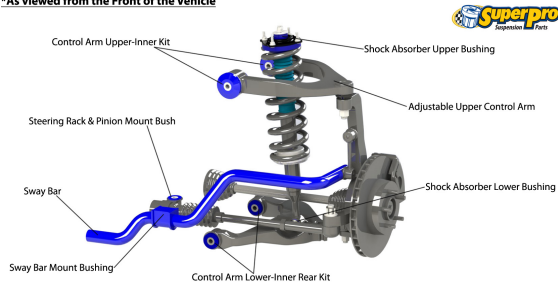

Suspension Parts & Poly Bushings for FORD AUSTRALIA EVEREST 2015-07/2018 - UA

Parts Application Diagrams

Double Control Arm

With Upper And Lower Control Arms, Spring, Shock Assembly And Drive Shaft

*As viewed from the Front of the Vehicle

Generic Diagram

For illustrative purposes only

Available SuperPro Parts

Position	Part Name	Part No.	Qty/Car	Sub Brand
Front	34mm Heavy Duty 2 Position Blade Adjustable Sway Bar	RC0009FZ-34	1	Roll Control
Front	Ball Joint Upper Boot Kit Kit includes Boot and Cir Clips for one Control Arm	TRC7000RK	2	Roll Control
Front	Control Arm Lower-Inner Bush Kit	SPF3695K	1	SuperPro SPF
Front	Control Arm Upper Complete Assembly - Adjustable Left and Right Arms for Lifted Vehicles with Caster and Camber Correction	TRC560	1	Roll Control
Front	Control Arm Upper Complete Assembly - Fixed Offset Left and Right Fixed Offset Arms for Lifted Vehicles with Caster and Camber Correction	TRC6560	1	Roll Control
Front	Control Arm Upper-Inner Alignment Bush Kit	SPF3892K	1	SuperPro SPF
Front	Control Arm Upper-Inner Bush Kit Standard Replacement	SPF3796K	1	SuperPro SPF
Front	ReadyStrut Top Caps	RS006	2	SuperPro SPF
Front	ReadyStrut Top Caps	RS011	2	SuperPro SPF
Front	Shock Absorber Lower Bush Kit	SPF3805K	1	SuperPro SPF
Front	Shock Absorber Lower Bush Kit	SPF3805PK	1	SuperPro SPF
Front	Shock Absorber Upper Bush Kit Standard Replacement Suits O.E struts	SPF4733K	1	SuperPro SPF
Front	Spring Seat Upper Bush Kit	SPF4093K	1	SuperPro SPF
Front	Sway Bar Link Kit - Heavy Duty Adjustable	TRC12160	1	Roll Control
Front	Sway Bar Link Kit - Heavy Duty Adjustable	TRC12160L	1	Roll Control
Front	Sway Bar Mount Bush Kit	SPF3800-30K	1	SuperPro SPF
Rear	24mm Heavy Duty 2 Position Blade Adjustable Sway Bar	RC0076RZ-24	1	Roll Control