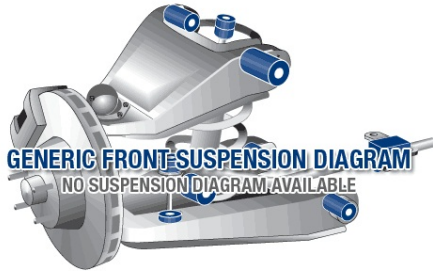

Suspension Parts & Poly Bushings for VAUXHALL ASTRA Astra J - 2009-on

Parts Application Diagrams

Generic Diagram

For illustrative purposes only

Generic Diagram

For illustrative purposes only

Available SuperPro Parts

Position	Part Name	Part No.	Qty/Car	Sub Brand
Front	Sway Bar Link Kit - Heavy Duty Adjustable 12mm Ball Joint Adjustable Link	TRC12245	1	Roll Control