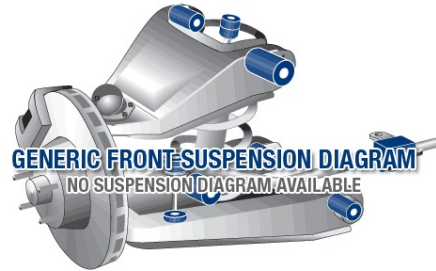

Suspension Parts & Poly Bushings for VAUXHALL ASTRA Astra J - 2009-on

Parts Application Diagrams

Generic Diagram

For illustrative purposes only

Generic Diagram

For illustrative purposes only

Available SuperPro Parts

Position	Part Name	Part No.	Qty/Car	Sub Brand
Front	Sway Bar Link Kit - Heavy Duty Adjustable 12mm Ball Joint Adjustable Link	TRC12245	1	Roll Control