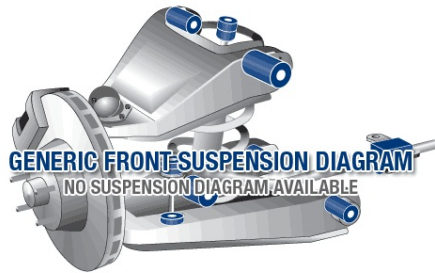

Suspension Parts & Poly Bushings for OPEL ASTRA 2009-on - J

Parts Application Diagrams

Generic Diagram

For illustrative purposes only