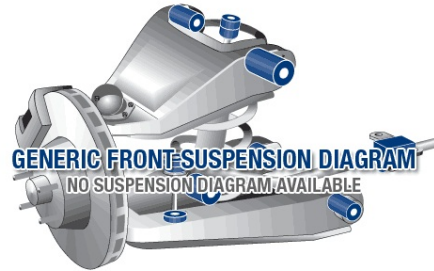

## Parts Application Diagrams

### Generic Diagram

For illustrative purposes only

## Available SuperPro Parts

Position	Part Name	Part No.	Qty/Car	Sub Brand
Front	Sway Bar Link Kit - Heavy Duty Adjustable	<a href="#">TRC1085</a>	1	Roll Control
Rear	Sway Bar Link Cut To Length Link	<a href="#">TRC4004</a>	2	Roll Control
Rear	Sway Bar Link Kit - Heavy Duty Adjustable	<a href="#">TRC1045</a>	1	Roll Control