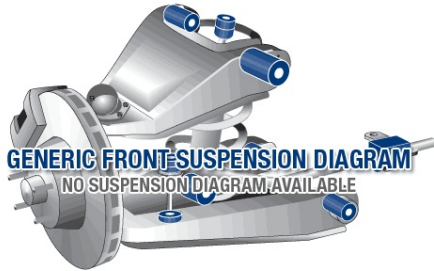

Suspension Parts & Poly Bushings for ALFA ROMEO 166 1998-2007 - 936

Parts Application Diagrams

Generic Diagram

For illustrative purposes only