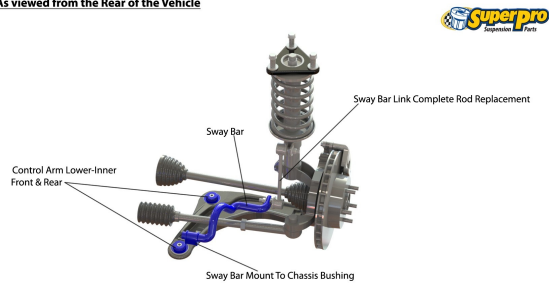

Suspension Parts & Poly Bushings for RENAULT TRAFIC 2001-2014 - FL

Parts Application Diagrams

Macpherson Strut Lower Control Arm

With Vertical Bushing In Front & Rear Locations

***As viewed from the Rear of the Vehicle**

Torsional Beam Axle

Available SuperPro Parts

Position	Part Name	Part No.	Qty/Car	Sub Brand
Front	Control Arm Lower Front Bush Kit Standard Replacement	SPF4836K	1	SuperPro SPF
Front	Control Arm Lower Front Bush Kit - Double Offset Alignment Correction. Caster Adjustment	SPF4838K	1	SuperPro SPF
Front	Control Arm Lower Front Bush Kit - Single Offset	SPF4837K	1	SuperPro SPF
Front	Control Arm Lower Rear Bush Kit Standard Replacement	SPF4839K	1	SuperPro SPF
Front	Sway Bar Link Kit - Heavy Duty Adjustable	TRC10200	1	Roll Control