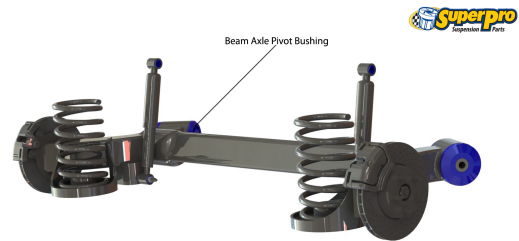

Suspension Parts & Poly Bushings for RENAULT TRAFIC 2001-2014 - FL

Parts Application Diagrams

Macpherson Strut Lower Control Arm

With Vertical Bushing In Front & Rear Locations

***As viewed from the Rear of the Vehicle**

Torsional Beam Axle

Available SuperPro Parts

Position	Part Name	Part No.	Qty/Car	Sub Brand
Front	Control Arm Lower Front Bush Kit Standard Replacement	SPF4836K	1	SuperPro SPF
Front	Control Arm Lower Front Bush Kit - Double Offset Alignment Correction. Caster Adjustment	SPF4838K	1	SuperPro SPF
Front	Control Arm Lower Front Bush Kit - Single Offset	SPF4837K	1	SuperPro SPF
Front	Control Arm Lower Rear Bush Kit Standard Replacement	SPF4839K	1	SuperPro SPF
Front	Sway Bar Link Kit - Heavy Duty Adjustable	TRC10200	1	Roll Control