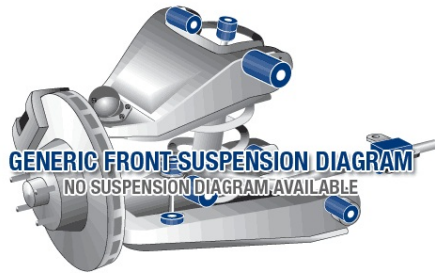

Suspension Parts & Poly Bushings for RENAULT LAGUNA 2007-2015 - BT, KT

Parts Application Diagrams

Generic Diagram

For illustrative purposes only