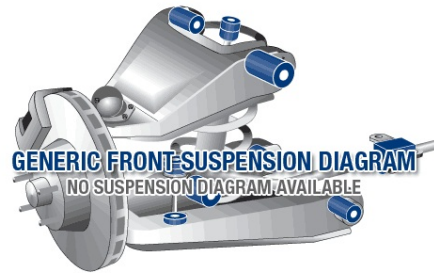

## Parts Application Diagrams

### Generic Diagram

For illustrative purposes only

## Available SuperPro Parts

Position	Part Name	Part No.	Qty/Car	Sub Brand
Front	Sway Bar Link Kit - Heavy Duty Adjustable	<a href="#">TRC10200</a>	1	Roll Control