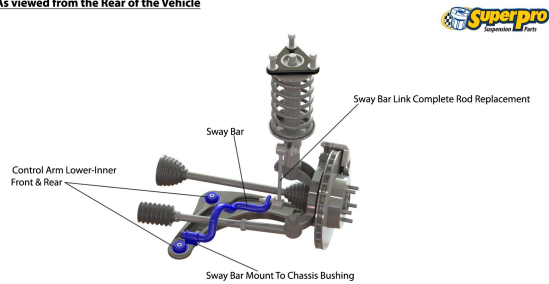

# Suspension Parts & Poly Bushings for NISSAN MICRA 2010-2016 - K13

## Parts Application Diagrams

### Macpherson Strut Lower Control Arm

With Vertical Bushing In Front & Rear Locations

**\*As viewed from the Rear of the Vehicle**

## Available SuperPro Parts

Position	Part Name	Part No.	Qty/Car	Sub Brand
Front	Control Arm Lower Assembly Kit Standard Replacement	<b>TRC1084</b>	1	Roll Control
Front	Control Arm Lower Front and Rear Bush Kit Standard Replacement	<b>SPF5233K</b>	1	SuperPro SPF
Front	Sway Bar Link Kit - Heavy Duty Adjustable	<b>TRC10200</b>	1	Roll Control