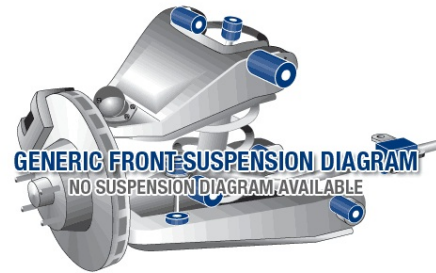

## Parts Application Diagrams

### Macpherson Strut Lower Control Arm

With Vertical Bushing In Front & Rear Locations

**\*As viewed from the Rear of the Vehicle**

### Generic Diagram

For illustrative purposes only

## Available SuperPro Parts

Position	Part Name	Part No.	Qty/Car	Sub Brand
Front	Control Arm Lower Assembly Kit Standard Replacement	<b>TRC1084</b>	1	Roll Control
Front	Control Arm Lower Front and Rear Bush Kit Standard Replacement	<b>SPF5233K</b>	1	SuperPro SPF
Front	Sway Bar Link Kit - Heavy Duty Adjustable	<b>TRC10200</b>	1	Roll Control