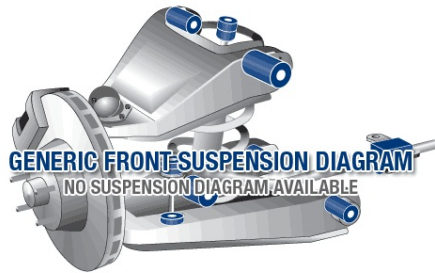

Suspension Parts & Poly Bushings for ABARTH 500C / 595C / 695C 2007-on - 312

Parts Application Diagrams

Generic Diagram

For illustrative purposes only

Generic Diagram

For illustrative purposes only

Available SuperPro Parts

Position	Part Name	Part No.	Qty/Car	Sub Brand
Front	Control Arm Lower-Inner Rear Bush - Double Offset	SPF3641K	1	SuperPro SPF
Front	Control Arm Lower-Inner Rear Bush - Single Offset	SPF5179K	1	SuperPro SPF
Front	Control Arm Lower-Inner Rear Bush Kit	SPF3636K	1	SuperPro SPF
Front	Sway Bar Link Kit - Heavy Duty Adjustable	TRC10200	1	Roll Control