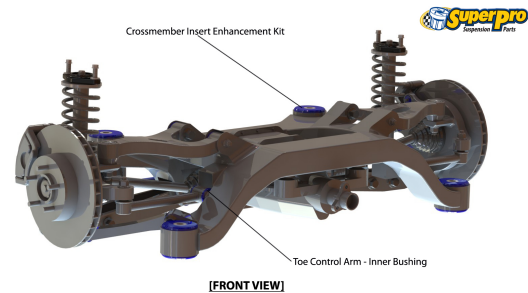

### Macpherson Strut Lower Control Arm

With Vertical Bushing In Front Location

**\*As viewed from the Rear of the Vehicle**

### Complex Multi Link

With Upper And Lower Control Arms, Trailing And Toe Control Arms