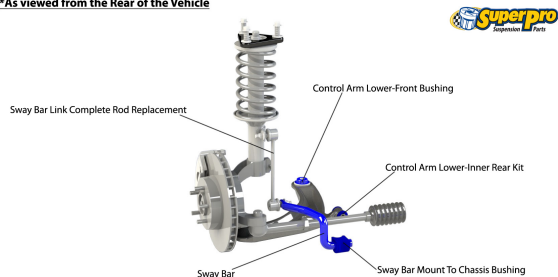

# Suspension Parts & Poly Bushings for BMW Z4 2006-2009 - E85, E86

## Parts Application Diagrams

### Macpherson Strut Lower Control Arm

With Vertical Bushing In Front Location

**\*As viewed from the Rear of the Vehicle**

### Complex Multi Link

With Upper And Lower Control Arms, Trailing And Toe Control Arms