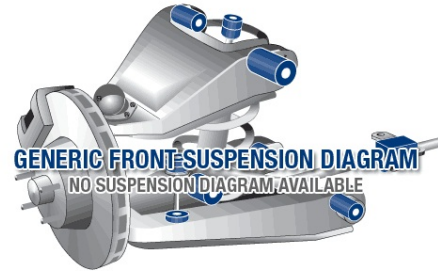

Suspension Parts & Poly Bushings for ALFA ROMEO GIULIETTA 2010-on - 940

Parts Application Diagrams

Generic Diagram

For illustrative purposes only

Generic Diagram

For illustrative purposes only

Available SuperPro Parts

Position	Part Name	Part No.	Qty/Car	Sub Brand
Front	Sway Bar Link Kit - Heavy Duty Adjustable	TRC10200	1	Roll Control
Rear	Sway Bar Link Kit - Heavy Duty Adjustable	TRC1045	1	Roll Control