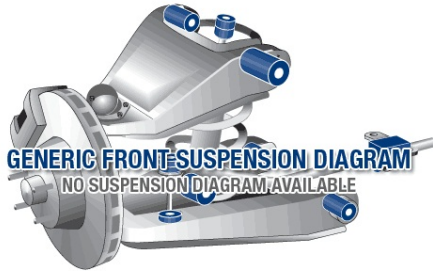

Suspension Parts & Poly Bushings for ALFA ROMEO GIULIETTA 2010-on - 940

Parts Application Diagrams

Generic Diagram

For illustrative purposes only

Generic Diagram

For illustrative purposes only

Available SuperPro Parts

Position	Part Name	Part No.	Qty/Car	Sub Brand
Front	Sway Bar Link Kit - Heavy Duty Adjustable	TRC10200	1	Roll Control
Rear	Sway Bar Link Kit - Heavy Duty Adjustable	TRC1045	1	Roll Control