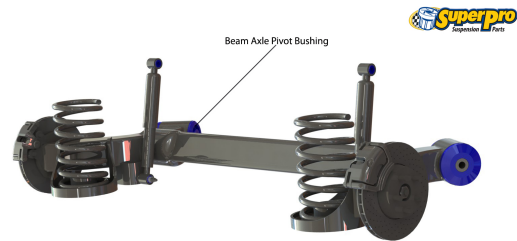

Suspension Parts & Poly Bushings for KIA SOUL 2009-2014 - AM

Parts Application Diagrams

Macpherson Strut Lower Control Arm

With Vertical Bushing In Rear Location

***As viewed from the Rear of the Vehicle**

Torsional Beam Axle

Available SuperPro Parts

Position	Part Name	Part No.	Qty/Car	Sub Brand
Front	Control Arm Lower-Inner Front Bush Kit	SPF3311K	1	SuperPro SPF
Front	Control Arm Lower-Inner Rear Bush Kit Please check OD before ordering! Some Hyundai/Kia models may require a 70mm OD Bush.	SPF2100K	1	SuperPro SPF
Front	Control Arm Lower-Inner Rear Bush Kit - Double Offset Please check OD before ordering! Some Hyundai/Kia models may require a 70mm OD Bush.	SPF2102K	1	SuperPro SPF
Front	Control Arm Lower-Inner Rear Bush Kit - Single Offset Please check OD before ordering! Some Hyundai/Kia models may require a 70mm OD Bush.	SPF2101K	1	SuperPro SPF
Front	Sway Bar Link Kit - Heavy Duty Adjustable	TRC10160	1	Roll Control