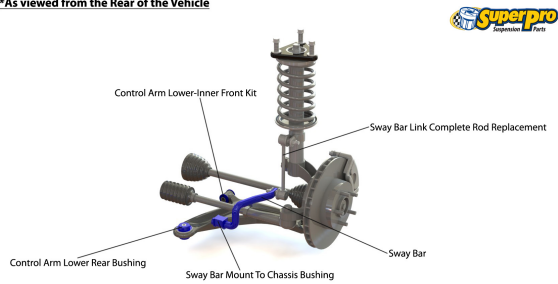

Suspension Parts & Poly Bushings for KIA SOUL 2009-2014 - AM

Parts Application Diagrams

Macpherson Strut Lower Control Arm

With Vertical Bushing In Rear Location

***As viewed from the Rear of the Vehicle**

Torsional Beam Axle

Available SuperPro Parts

Position	Part Name	Part No.	Qty/Car	Sub Brand
Front	Control Arm Lower-Inner Front Bush Kit	SPF3311K	1	SuperPro SPF
Front	Control Arm Lower-Inner Rear Bush Kit Please check OD before ordering! Some Hyundai/Kia models may require a 70mm OD Bush.	SPF2100K	1	SuperPro SPF
Front	Control Arm Lower-Inner Rear Bush Kit - Double Offset Please check OD before ordering! Some Hyundai/Kia models may require a 70mm OD Bush.	SPF2102K	1	SuperPro SPF
Front	Control Arm Lower-Inner Rear Bush Kit - Single Offset Please check OD before ordering! Some Hyundai/Kia models may require a 70mm OD Bush.	SPF2101K	1	SuperPro SPF
Front	Sway Bar Link Kit - Heavy Duty Adjustable	TRC10160	1	Roll Control