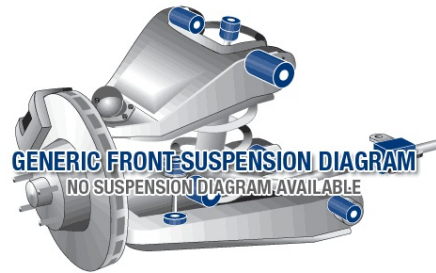

## Parts Application Diagrams

### Generic Diagram

For illustrative purposes only

## Available SuperPro Parts

Position	Part Name	Part No.	Qty/Car	Sub Brand
Rear	Sway Bar Link Kit - Heavy Duty Adjustable	<a href="#">TRC10105</a>	1	Roll Control