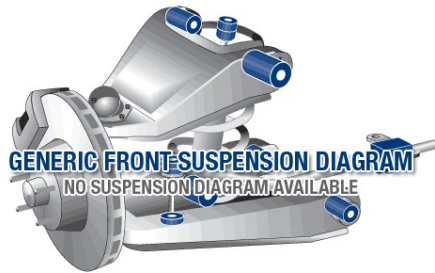

Suspension Parts & Poly Bushings for VAUXHALL MONTEREY 1991-2003 - USB25,26,73

Parts Application Diagrams

Generic Diagram

For illustrative purposes only