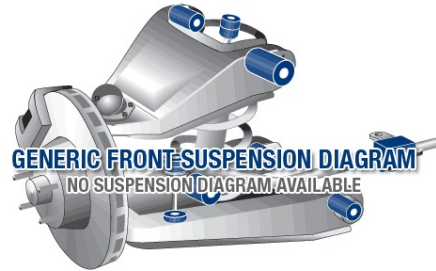

## Parts Application Diagrams

### Generic Diagram

For illustrative purposes only

## Available SuperPro Parts

Position	Part Name	Part No.	Qty/Car	Sub Brand
Front	Sway Bar Link Kit - Heavy Duty Adjustable	<a href="#">TRC1085</a>	1	Roll Control
Rear	Sway Bar Link Kit - Heavy Duty Adjustable	<a href="#">TRC10105</a>	1	Roll Control