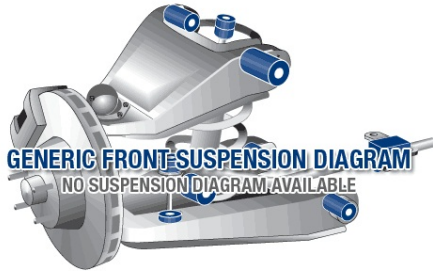

Suspension Parts & Poly Bushings for OPEL MONTEREY 12/91-12/03 - USB25,26,73

Parts Application Diagrams

Generic Diagram

For illustrative purposes only