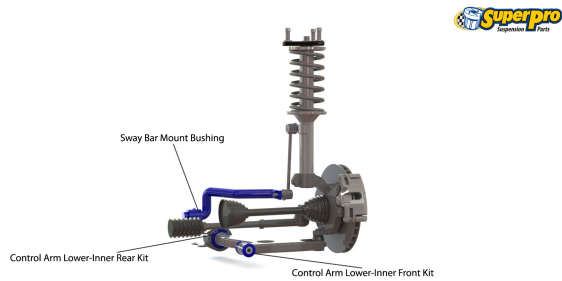

# Suspension Parts & Poly Bushings for RENAULT FLUENCE 02/2010-on - X38

## Parts Application Diagrams

### Macpherson Strut

With Separate Control Arm

### Parallel multi link rear suspension