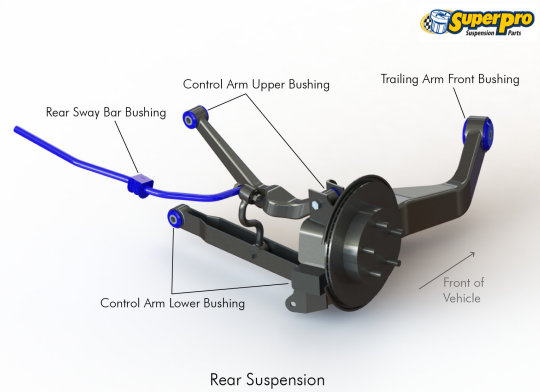

# Suspension Parts & Poly Bushings for RENAULT FLUENCE 02/2010-on - X38

## Parts Application Diagrams

### Macpherson Strut

With Separate Control Arm

### Parallel multi link rear suspension