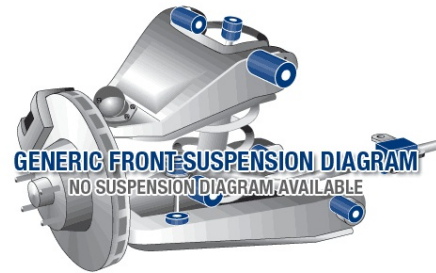

## Parts Application Diagrams

### Macpherson Strut With Lower Control Arm

With Vertical Bushing In Rear Location

\*As viewed from the Rear of the Vehicle

### Generic Diagram

For illustrative purposes only