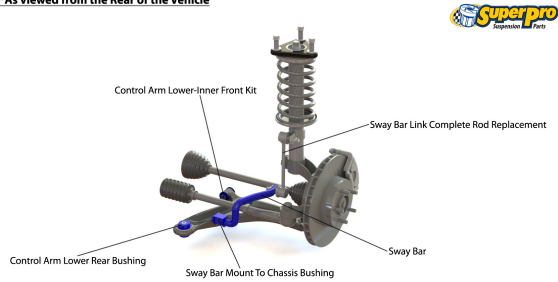

# Suspension Parts & Poly Bushings for PEUGEOT BIPPER TEPEE 2008-on - AA\_

## Parts Application Diagrams

### Macpherson Strut With Lower Control Arm

With Vertical Bushing In Rear Location

\*As viewed from the Rear of the Vehicle

## Available SuperPro Parts

Position	Part Name	Part No.	Qty/Car	Sub Brand
Front	Control Arm Lower-Front Bush Kit	<a href="#">SPF3968K</a>	1	SuperPro SPF
Front	Control Arm Lower-Rear Bush Kit	<a href="#">SPF3969K</a>	1	SuperPro SPF
Front	Control Arm Lower-Rear Bush Kit - Double Offset	<a href="#">SPF3967K</a>	1	SuperPro SPF
Front	Control Arm Lower-Rear Bush Kit - Single Offset	<a href="#">SPF3973K</a>	1	SuperPro SPF
Front	Sway Bar Link Kit - Heavy Duty Adjustable	<a href="#">TRC10200</a>	1	Roll Control