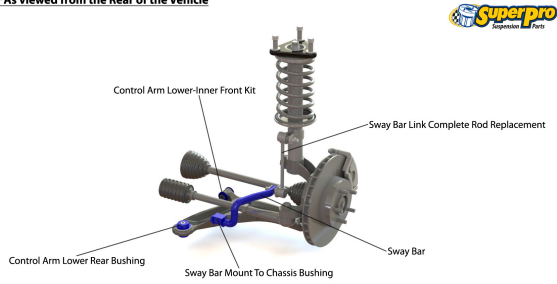

Suspension Parts & Poly Bushings for FIAT QUBO 2008-on - 225

Parts Application Diagrams

Macpherson Strut With Lower Control Arm

With Vertical Bushing In Rear Location

***As viewed from the Rear of the Vehicle**

Torsional Beam Axle

Available SuperPro Parts

Position	Part Name	Part No.	Qty/Car	Sub Brand
Front	Control Arm Lower-Front Bush Kit	SPF3968K	1	SuperPro SPF
Front	Control Arm Lower-Rear Bush Kit	SPF3969K	1	SuperPro SPF
Front	Control Arm Lower-Rear Bush Kit - Double Offset	SPF3967K	1	SuperPro SPF
Front	Control Arm Lower-Rear Bush Kit - Single Offset	SPF3973K	1	SuperPro SPF
Front	Sway Bar Link Kit - Heavy Duty Adjustable	TRC10200	1	Roll Control