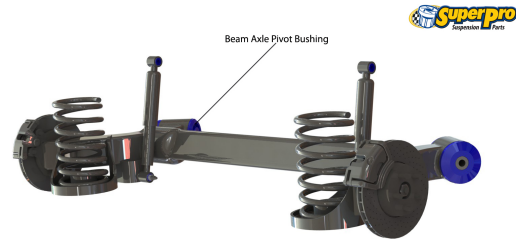

Suspension Parts & Poly Bushings for FIAT QUBO 2008-on - 225

Parts Application Diagrams

Macpherson Strut With Lower Control Arm

With Vertical Bushing In Rear Location

***As viewed from the Rear of the Vehicle**

Torsional Beam Axle

Available SuperPro Parts

Position	Part Name	Part No.	Qty/Car	Sub Brand
Front	Control Arm Lower-Front Bush Kit	SPF3968K	1	SuperPro SPF
Front	Control Arm Lower-Rear Bush Kit	SPF3969K	1	SuperPro SPF
Front	Control Arm Lower-Rear Bush Kit - Double Offset	SPF3967K	1	SuperPro SPF
Front	Control Arm Lower-Rear Bush Kit - Single Offset	SPF3973K	1	SuperPro SPF
Front	Sway Bar Link Kit - Heavy Duty Adjustable	TRC10200	1	Roll Control