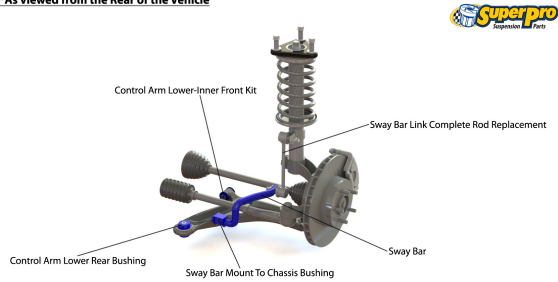

Suspension Parts & Poly Bushings for FIAT PUNTO 2005-on - 199

Parts Application Diagrams

Macpherson Strut With Lower Control Arm

With Vertical Bushing In Rear Location

***As viewed from the Rear of the Vehicle**

Generic Diagram

For illustrative purposes only

Available SuperPro Parts

Position	Part Name	Part No.	Qty/Car	Sub Brand
Front	Control Arm Lower-Front Bush Kit	SPF3968K	1	SuperPro SPF
Front	Control Arm Lower-Rear Bush Kit	SPF3969K	1	SuperPro SPF
Front	Control Arm Lower-Rear Bush Kit - Double Offset	SPF3967K	1	SuperPro SPF
Front	Control Arm Lower-Rear Bush Kit - Single Offset	SPF3973K	1	SuperPro SPF
Front	Sway Bar Link Kit - Heavy Duty Adjustable	TRC10200	1	Roll Control