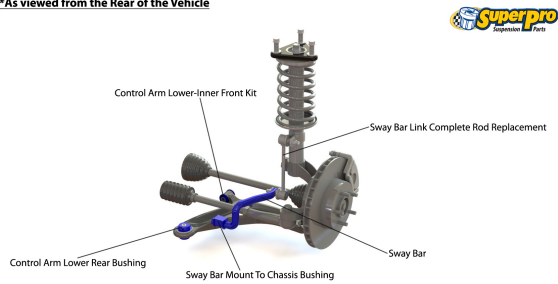

Suspension Parts & Poly Bushings for FIAT LINEA 2007-on - 323

Parts Application Diagrams

Macpherson Strut Lower Control Arm

With Vertical Bushing In Rear Location

***As viewed from the Rear of the Vehicle**

Torsional Beam Axle

Available SuperPro Parts

Position	Part Name	Part No.	Qty/Car	Sub Brand
Front	Control Arm Lower-Front Bush Kit	SPF3968K	1	SuperPro SPF
Front	Control Arm Lower-Rear Bush Kit	SPF3969K	1	SuperPro SPF
Front	Control Arm Lower-Rear Bush Kit - Double Offset	SPF3967K	1	SuperPro SPF
Front	Control Arm Lower-Rear Bush Kit - Single Offset	SPF3973K	1	SuperPro SPF
Front	Sway Bar Link Kit - Heavy Duty Adjustable	TRC10200	1	Roll Control