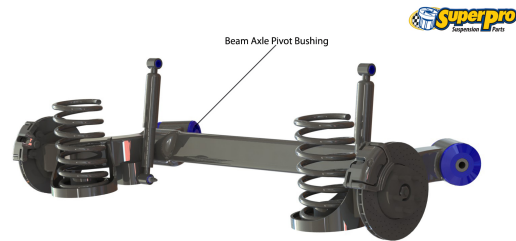

Suspension Parts & Poly Bushings for FIAT LINEA 2007-on - 323

Parts Application Diagrams

Macpherson Strut Lower Control Arm

With Vertical Bushing In Rear Location

***As viewed from the Rear of the Vehicle**

Torsional Beam Axle

Available SuperPro Parts

Position	Part Name	Part No.	Qty/Car	Sub Brand
Front	Control Arm Lower-Front Bush Kit	SPF3968K	1	SuperPro SPF
Front	Control Arm Lower-Rear Bush Kit	SPF3969K	1	SuperPro SPF
Front	Control Arm Lower-Rear Bush Kit - Double Offset	SPF3967K	1	SuperPro SPF
Front	Control Arm Lower-Rear Bush Kit - Single Offset	SPF3973K	1	SuperPro SPF
Front	Sway Bar Link Kit - Heavy Duty Adjustable	TRC10200	1	Roll Control