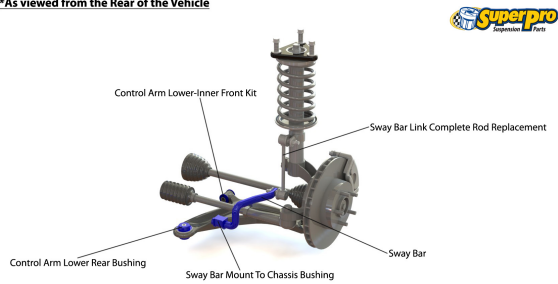

# Suspension Parts & Poly Bushings for FIAT FIORINO 2007-on - 225

## Parts Application Diagrams

### Macpherson Strut Lower Control Arm

With Vertical Bushing In Rear Location

\*As viewed from the Rear of the Vehicle

## Available SuperPro Parts

Position	Part Name	Part No.	Qty/Car	Sub Brand
Front	Control Arm Lower-Front Bush Kit	<a href="#">SPF3968K</a>	1	SuperPro SPF
Front	Control Arm Lower-Rear Bush Kit	<a href="#">SPF3969K</a>	1	SuperPro SPF
Front	Control Arm Lower-Rear Bush Kit - Double Offset	<a href="#">SPF3967K</a>	1	SuperPro SPF
Front	Control Arm Lower-Rear Bush Kit - Single Offset	<a href="#">SPF3973K</a>	1	SuperPro SPF
Front	Sway Bar Link Kit - Heavy Duty Adjustable	<a href="#">TRC10200</a>	1	Roll Control