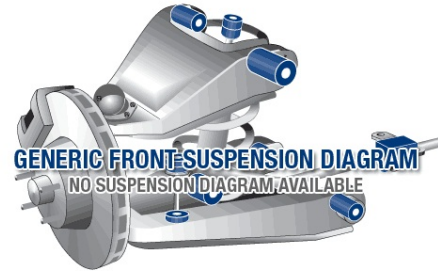

Suspension Parts & Poly Bushings for TOYOTA SPACIA 1998-2002 - SR40

Parts Application Diagrams

Generic Diagram

For illustrative purposes only

Generic Diagram

For illustrative purposes only

Available SuperPro Parts

Position	Part Name	Part No.	Qty/Car	Sub Brand
Front	Shock Absorber Upper Bush Kit	SPF0094K	2	SuperPro SPF
Front	Sway Bar Link Bush Kit	SPF0280K	2	SuperPro SPF
Front	Sway Bar Mount Bush Kit	SPF1450-24K	1	SuperPro SPF