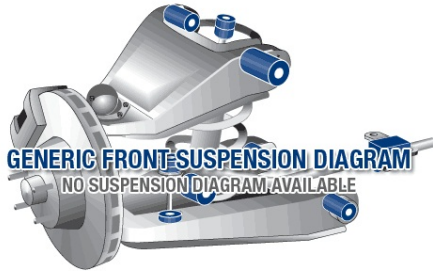

Suspension Parts & Poly Bushings for TOYOTA SPACIA 1998-2002 - SR40

Parts Application Diagrams

Generic Diagram

For illustrative purposes only

Generic Diagram

For illustrative purposes only

Available SuperPro Parts

Position	Part Name	Part No.	Qty/Car	Sub Brand
Front	Shock Absorber Upper Bush Kit	SPF0094K	2	SuperPro SPF
Front	Sway Bar Link Bush Kit	SPF0280K	2	SuperPro SPF
Front	Sway Bar Mount Bush Kit	SPF1450-24K	1	SuperPro SPF