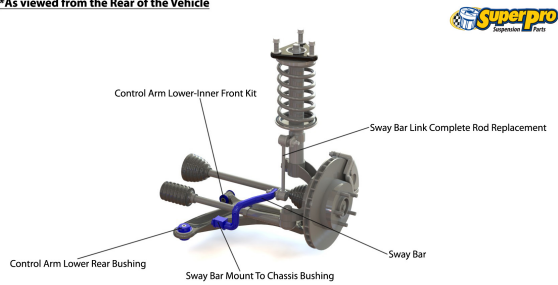

Suspension Parts & Poly Bushings for VW CC 2011-2016 - 358

Parts Application Diagrams

Macpherson Strut With Lower Control Arm

With Vertical Bushing In Rear Location

*As viewed from the Rear of the Vehicle

Generic Diagram

For illustrative purposes only

Available SuperPro Parts

Position	Part Name	Part No.	Qty/Car	Sub Brand
Front	Control Arm Lower Complete Alloy Assembly Left and Right Performance Arm Kit with Anti lift and Caster increase	ALOY0001K	1	Roll Control
Front	Control Arm Lower Complete Alloy Assembly Left and Right Performance Arm Kit with Anti lift & Caster increase	ALOY0009K	1	Roll Control
Front	Control Arm Lower Rear-Bracket Mount - Street & Sports Kit Left and Right Performance Bracket Kit with Anti lift and Caster increase	ALOY4343K	1	Roll Control
Front	Sway Bar Link Standard Replacement	TRC4048	2	Roll Control
Front	Sway Bar Link Kit - Heavy Duty Adjustable	TRC12265	1	Roll Control
Rear	Sway Bar Link Standard Replacement	TRC4050	2	Roll Control
Rear	Sway Bar Link Kit - Heavy Duty Adjustable	TRC1045L	1	Roll Control