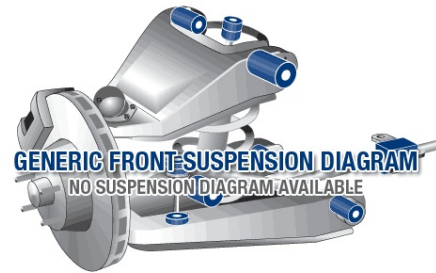

Suspension Parts & Poly Bushings for VW CC 2011-2016 - 358

Parts Application Diagrams

Macpherson Strut With Lower Control Arm

With Vertical Bushing In Rear Location

*As viewed from the Rear of the Vehicle

Generic Diagram

For illustrative purposes only

Available SuperPro Parts

Position	Part Name	Part No.	Qty/Car	Sub Brand
Front	Control Arm Lower Complete Alloy Assembly Left and Right Performance Arm Kit with Anti lift and Caster increase	ALOY0001K	1	Roll Control
Front	Control Arm Lower Complete Alloy Assembly Left and Right Performance Arm Kit with Anti lift & Caster increase	ALOY0009K	1	Roll Control
Front	Control Arm Lower Rear-Bracket Mount - Street & Sports Kit Left and Right Performance Bracket Kit with Anti lift and Caster increase	ALOY4343K	1	Roll Control
Front	Sway Bar Link Standard Replacement	TRC4048	2	Roll Control
Front	Sway Bar Link Kit - Heavy Duty Adjustable	TRC12265	1	Roll Control
Rear	Sway Bar Link Standard Replacement	TRC4050	2	Roll Control
Rear	Sway Bar Link Kit - Heavy Duty Adjustable	TRC1045L	1	Roll Control