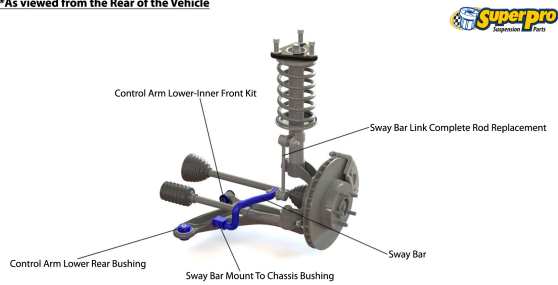

Suspension Parts & Poly Bushings for SEAT ALHAMBRA 2010-on - 710

Parts Application Diagrams

Macpherson Strut With Lower Control Arm

With Vertical Bushing In Rear Location

*As viewed from the Rear of the Vehicle

Generic Diagram

For illustrative purposes only

Available SuperPro Parts

Position	Part Name	Part No.	Qty/Car	Sub Brand
Front	Control Arm Lower Complete Alloy Assembly Left and Right Performance Arm Kit with Anti lift and Caster increase	ALOY0001K	1	Roll Control
Front	Control Arm Lower Complete Alloy Assembly Left and Right Performance Arm Kit with Anti lift & Caster increase	ALOY0009K	1	Roll Control
Front	Control Arm Lower Rear-Bracket Mount - Street & Sports Kit Left and Right Performance Bracket Kit with Anti lift and Caster increase	ALOY4343K	1	Roll Control
Front	Sway Bar Link Standard Replacement	TRC4048	2	Roll Control
Rear	Sway Bar Link Standard Replacement	TRC4050	2	Roll Control
Rear	Sway Bar Link Kit - Heavy Duty Adjustable	TRC1045L	1	Roll Control