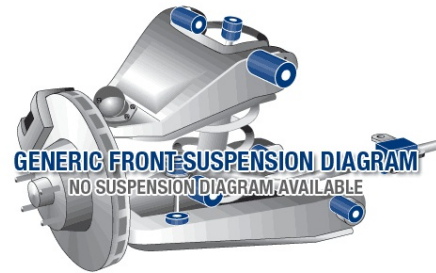

Suspension Parts & Poly Bushings for SEAT ALHAMBRA 2010-on - 710

Parts Application Diagrams

Macpherson Strut With Lower Control Arm

With Vertical Bushing In Rear Location

*As viewed from the Rear of the Vehicle

Generic Diagram

For illustrative purposes only

Available SuperPro Parts

Position	Part Name	Part No.	Qty/Car	Sub Brand
Front	Control Arm Lower Complete Alloy Assembly Left and Right Performance Arm Kit with Anti lift and Caster increase	ALOY0001K	1	Roll Control
Front	Control Arm Lower Complete Alloy Assembly Left and Right Performance Arm Kit with Anti lift & Caster increase	ALOY0009K	1	Roll Control
Front	Control Arm Lower Rear-Bracket Mount - Street & Sports Kit Left and Right Performance Bracket Kit with Anti lift and Caster increase	ALOY4343K	1	Roll Control
Front	Sway Bar Link Standard Replacement	TRC4048	2	Roll Control
Rear	Sway Bar Link Standard Replacement	TRC4050	2	Roll Control
Rear	Sway Bar Link Kit - Heavy Duty Adjustable	TRC1045L	1	Roll Control