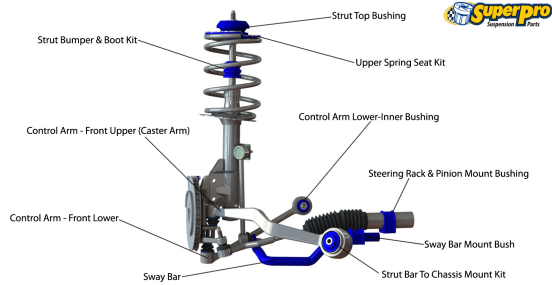

# Suspension Parts & Poly Bushings for BMW 6 2004-2010 - E64

## Parts Application Diagrams

### Macpherson Strut

With Lower Control Arm And Caster Arm

## Available SuperPro Parts

Position	Part Name	Part No.	Qty/Car	Sub Brand
Front	Sway Bar Link Kit - Heavy Duty Adjustable	<b>TRC10200</b>	1	Roll Control
Front	Sway Bar Mount Bush Kit Suits Cast Aluminium Bracket, Bracket not included in kit.	<b>SPF2818-25K</b>	1	SuperPro SPF