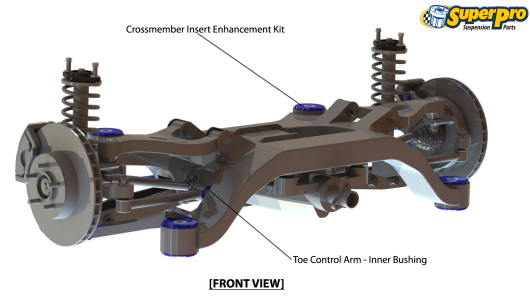

## Parts Application Diagrams

### Macpherson Strut

With Lower Control Arm And Caster Arm

### Complex Multi Link With Active Control

With Upper And Lower Control Arms, Trailing And Toe Control Arms

## Available SuperPro Parts

Position	Part Name	Part No.	Qty/Car	Sub Brand
Front	Sway Bar Link Kit - Heavy Duty Adjustable	<b>TRC10200</b>	1	Roll Control
Front	Sway Bar Mount Bush Kit Suits Cast Aluminium Bracket, Bracket not included in kit.	<b>SPF2818-25K</b>	1	SuperPro SPF