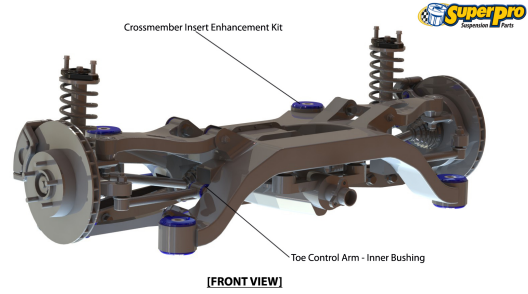

Suspension Parts & Poly Bushings for BMW 6 2004-2010 - E63

Parts Application Diagrams

Macpherson Strut

With Lower Control Arm And Caster Arm

Complex Multi Link With Active Control

With Upper And Lower Control Arms, Trailing And Toe Control Arms

Available SuperPro Parts

Position	Part Name	Part No.	Qty/Car	Sub Brand
Front	Sway Bar Link Kit - Heavy Duty Adjustable	TRC10200	1	Roll Control
Rear	Sway Bar Mount Bush Kit	SPF2570-14K	1	SuperPro SPF