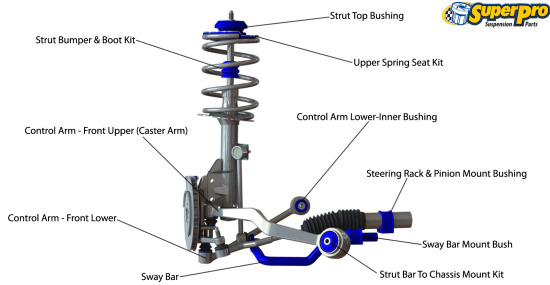

Suspension Parts & Poly Bushings for BMW 6 2004-2010 - E63

Parts Application Diagrams

Macpherson Strut

With Lower Control Arm And Caster Arm

Complex Multi Link With Active Control

With Upper And Lower Control Arms, Trailing And Toe Control Arms

Available SuperPro Parts

Position	Part Name	Part No.	Qty/Car	Sub Brand
Front	Sway Bar Link Kit - Heavy Duty Adjustable	TRC10200	1	Roll Control
Rear	Sway Bar Mount Bush Kit	SPF2570-14K	1	SuperPro SPF