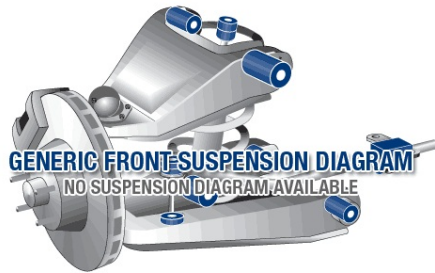

Suspension Parts & Poly Bushings for NISSAN ELGRAND 2002-2010 - E51

Parts Application Diagrams

Generic Diagram

For illustrative purposes only

Generic Diagram

For illustrative purposes only

Available SuperPro Parts

Position	Part Name	Part No.	Qty/Car	Sub Brand
Front	Control Arm Lower Front Bush Kit	SPF4671K	1	SuperPro SPF
Front	Control Arm Lower-Inner Front Bush Kit	SPF2036K	1	SuperPro SPF
Front	Control Arm Lower-Rear Bush Kit	SPF4584K	1	SuperPro SPF
Front	Sway Bar Mount Bush Kit	SPF1484-27K	1	SuperPro SPF
Rear	Sway Bar Link Cut To Length Link	TRC4007	2	Roll Control
Rear	Sway Bar Link Kit - Heavy Duty Adjustable	TRC1245	1	Roll Control