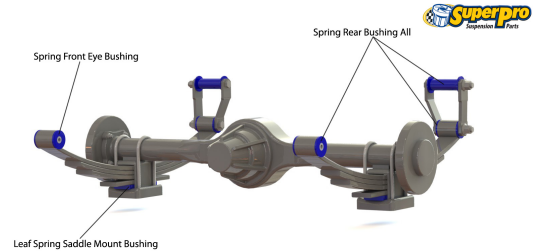

Suspension Parts & Poly Bushings for GREAT WALL V240 2009-2015 - K2

Parts Application Diagrams

Double Wishbone

With Upper And Lower Arm With Drive Shaft

*As viewed from the Front of the Vehicle

Leaf Spring Solid Axle

With Limited Lateral Location

Available SuperPro Parts

Position	Part Name	Part No.	Qty/Car	Sub Brand
Rear	Leaf Spring Bush Kit	KIT070HK	1	Vehicle Kits
Rear	Leaf Spring Bush Kit	KIT070K	1	Vehicle Kits
Rear	Shock Absorber Upper & Lower Bush Kit	SPF2178-16K	2	SuperPro SPF
Rear	Spring Front Eye Bush Kit	SPF0972HK	1	SuperPro SPF
Rear	Spring Front Eye Bush Kit	SPF0972K	1	SuperPro SPF
Rear	Spring Rear Bush Kit All	SPF2231-8HK	1	SuperPro SPF
Rear	Spring Rear Bush Kit All	SPF2231-8K	1	SuperPro SPF