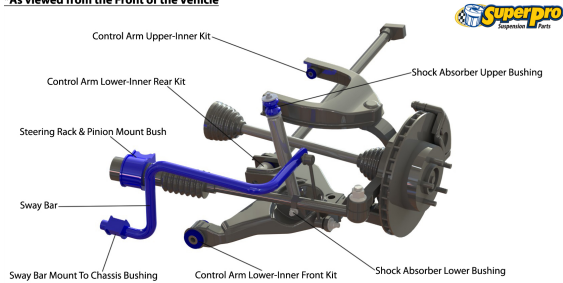

Suspension Parts & Poly Bushings for GREAT WALL V240 2009-2015 - K2

Parts Application Diagrams

Double Wishbone

With Upper And Lower Arm With Drive Shaft

*As viewed from the Front of the Vehicle

Leaf Spring Solid Axle

With Limited Lateral Location

Available SuperPro Parts

Position	Part Name	Part No.	Qty/Car	Sub Brand
Rear	Leaf Spring Bush Kit	KIT070HK	1	Vehicle Kits
Rear	Leaf Spring Bush Kit	KIT070K	1	Vehicle Kits
Rear	Shock Absorber Upper & Lower Bush Kit	SPF2178-16K	2	SuperPro SPF
Rear	Spring Front Eye Bush Kit	SPF0972HK	1	SuperPro SPF
Rear	Spring Front Eye Bush Kit	SPF0972K	1	SuperPro SPF
Rear	Spring Rear Bush Kit All	SPF2231-8HK	1	SuperPro SPF
Rear	Spring Rear Bush Kit All	SPF2231-8K	1	SuperPro SPF