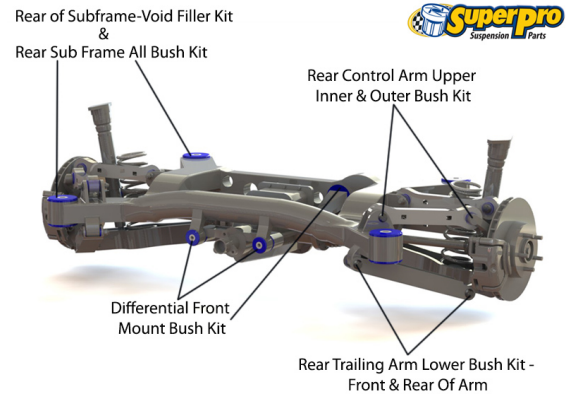

Suspension Parts & Poly Bushings for LAND ROVER RANGE ROVER 2002-2012 - LM, L322

Parts Application Diagrams

Macpherson Strut

With Lower Control Arm And Caster Arm

Complex Multi Link

Available SuperPro Parts

Position	Part Name	Part No.	Qty/Car	Sub Brand
Front	Control Arm Lower Bush Kit	SPF4494K	1	SuperPro SPF
Front	Strut Bar To Chassis Mount Bush Kit	SPF2246K	1	SuperPro SPF
Front	Strut Bar To Chassis Mount Bush Kit	SPF2247K	1	SuperPro SPF
Front	Sway Bar Link Kit - Heavy Duty Adjustable	TRC12265	1	Roll Control
Front	Sway Bar Mount Bush Kit	SPF2569-30.8K	1	SuperPro SPF
Front	Sway Bar Mount Bush Kit Suits O.E Sway Bar Diameter 34mm	SPF4430K	1	SuperPro SPF
Rear	Control Arm Lower-Front Bush Kit	SPF4495K	1	SuperPro SPF
Rear	Control Arm Upper-Front & Rear Bush Kit	SPF4497K	1	SuperPro SPF
Rear	Differential Mount Bush Kit	SPF4502K	1	SuperPro SPF
Rear	Subframe to Chassis Mount Bush Kit	SPF4491K	1	SuperPro SPF
Rear	Sway Bar Link Kit - Heavy Duty Adjustable	TRC1245	1	Roll Control
Rear	Sway Bar Mount Bush Kit Suits O.E Sway Bar Diameter 34mm	SPF4431K	1	SuperPro SPF
Rear	Toe Arm Bush Kit	SPF1922-90K	1	SuperPro SPF