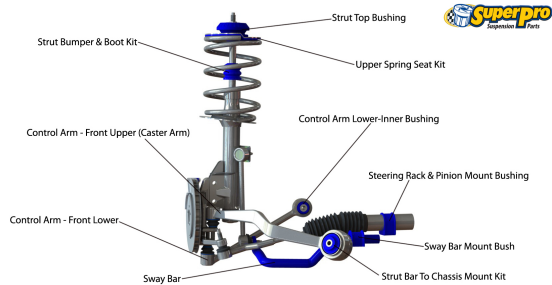

Suspension Parts & Poly Bushings for LAND ROVER RANGE ROVER 2002-2012 - LM, L322

Parts Application Diagrams

Macpherson Strut

With Lower Control Arm And Caster Arm

Complex Multi Link

Available SuperPro Parts

Position	Part Name	Part No.	Qty/Car	Sub Brand
Front	Control Arm Lower Bush Kit	SPF4494K	1	SuperPro SPF
Front	Strut Bar To Chassis Mount Bush Kit	SPF2246K	1	SuperPro SPF
Front	Strut Bar To Chassis Mount Bush Kit	SPF2247K	1	SuperPro SPF
Front	Sway Bar Link Kit - Heavy Duty Adjustable	TRC12265	1	Roll Control
Front	Sway Bar Mount Bush Kit	SPF2569-30.8K	1	SuperPro SPF
Front	Sway Bar Mount Bush Kit Suits O.E Sway Bar Diameter 34mm	SPF4430K	1	SuperPro SPF
Rear	Control Arm Lower-Front Bush Kit	SPF4495K	1	SuperPro SPF
Rear	Control Arm Upper-Front & Rear Bush Kit	SPF4497K	1	SuperPro SPF
Rear	Differential Mount Bush Kit	SPF4502K	1	SuperPro SPF
Rear	Subframe to Chassis Mount Bush Kit	SPF4491K	1	SuperPro SPF
Rear	Sway Bar Link Kit - Heavy Duty Adjustable	TRC1245	1	Roll Control
Rear	Sway Bar Mount Bush Kit Suits O.E Sway Bar Diameter 34mm	SPF4431K	1	SuperPro SPF
Rear	Toe Arm Bush Kit	SPF1922-90K	1	SuperPro SPF