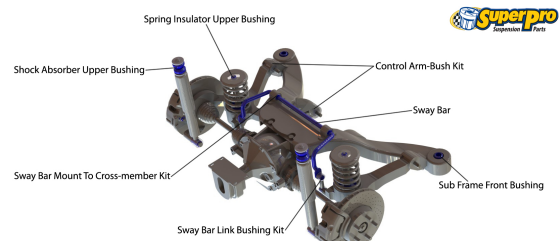

Suspension Parts & Poly Bushings for HOLDEN ADVENTRA 2003-2007 - VY-VZ 4WD

Parts Application Diagrams

Macpherson Strut

With Separate Control Arm

Complex IRS For Rwd

With "Wishbone" Style Lower Trailing Arm

Available SuperPro Parts

Position	Part Name	Part No.	Qty/Car	Sub Brand
Front	Control Arm Lower-Front Bush Kit	SPF3576K	1	SuperPro SPF
Front	Control Arm Lower-Rear Bush Kit	SPF3980K	1	SuperPro SPF
Front	Steering Rack & Pinion Mount Bush Kit	SPF1632K	1	SuperPro SPF
Front	Strut Bolt Replacement Kit	SPF4960K	2	SuperPro SPF
Front	Strut Top & Bearing	SPF1590AK	1	SuperPro SPF
Front	Strut Top & Bearing	SPF1590BK	1	SuperPro SPF
Front	Sway Bar Mount Bush Kit	SPF1453-24K	1	SuperPro SPF
Rear	Control Arm Bush Kit 2 kits required if not using adjuster kits.	SPF0611K	2	SuperPro SPF
Rear	Differential Mount Insert	SPF4171K	1	SuperPro SPF
Rear	IRS Adjusting Camber & Toe Kit	SPF0877FK	1	SuperPro SPF
Rear	IRS Adjusting Camber Only Kit	SPF2545K	1	SuperPro SPF
Rear	Sway Bar Mount To Crossmember Bush Kit	SPF0613-18K	1	SuperPro SPF