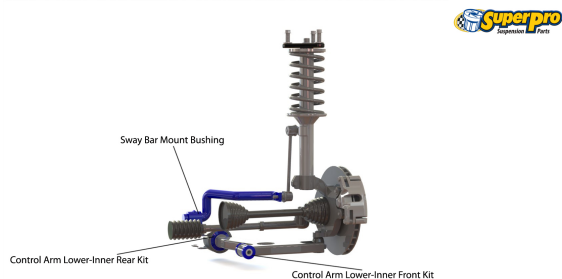

# Suspension Parts & Poly Bushings for MAZDA 323 PROTEGE 1994-1998 - BA Protege

## Parts Application Diagrams

### Macpherson Strut

With Separate Control Arm

### Double Link

With Trailing Arm And Chapman Strut - Front View