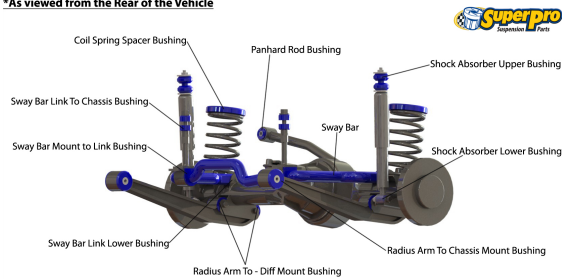

# Suspension Parts & Poly Bushings for TOYOTA LAND CRUISER 1985-1990 - 74 Series

## Parts Application Diagrams

### Coil Spring Solid Axle

With Radius Arms And Panhard Rod For Lateral Location

\*As viewed from the Rear of the Vehicle

### Leaf Spring Solid Axle