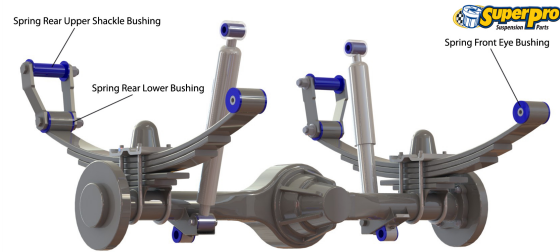

# Suspension Parts & Poly Bushings for TOYOTA LAND CRUISER 1985-1990 - 74 Series

## Parts Application Diagrams

### Coil Spring Solid Axle

With Radius Arms And Panhard Rod For Lateral Location

\*As viewed from the Rear of the Vehicle

### Leaf Spring Solid Axle