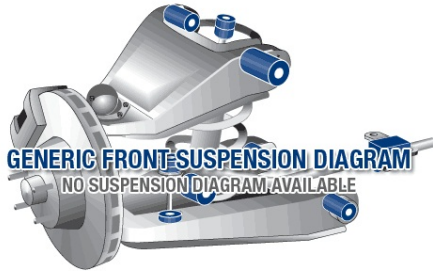

Suspension Parts & Poly Bushings for VOLVO 440 09/1988-12/1996 - 445

Parts Application Diagrams

Generic Diagram

For illustrative purposes only

Generic Diagram

For illustrative purposes only

Available SuperPro Parts

Position	Part Name	Part No.	Qty/Car	Sub Brand
Front	Camber Adjusting Bolt Kit Adds +/- 1.5 Degree Camber	SPF4351-12K	1	SuperPro SPF