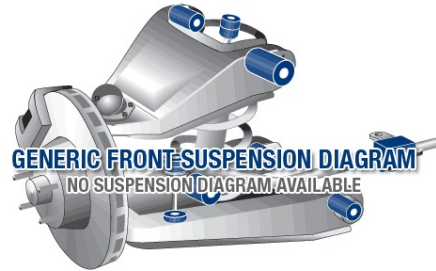

Suspension Parts & Poly Bushings for VOLVO 440 09/1988-12/1996 - 445

Parts Application Diagrams

Generic Diagram

For illustrative purposes only

Generic Diagram

For illustrative purposes only

Available SuperPro Parts

Position	Part Name	Part No.	Qty/Car	Sub Brand
Front	Camber Adjusting Bolt Kit Adds +/- 1.5 Degree Camber	SPF4351-12K	1	SuperPro SPF