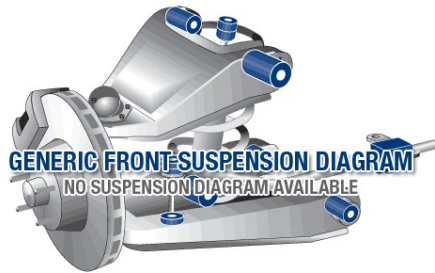

Suspension Parts & Poly Bushings for LEXUS LS 2006-on - XF40

Parts Application Diagrams

Generic Diagram

For illustrative purposes only

Generic Diagram

For illustrative purposes only

Available SuperPro Parts

Position	Part Name	Part No.	Qty/Car	Sub Brand
Front	Control Arm Upper-Inner Bush Kit Standard Replacement	SPF4188K	1	SuperPro SPF
Front	Control Arm Upper-Inner Bush Kit - Double Offset Alignment Correction	SPF4188XK	1	SuperPro SPF
Front	Sway Bar Link Kit - Heavy Duty Adjustable	TRC1025	1	Roll Control