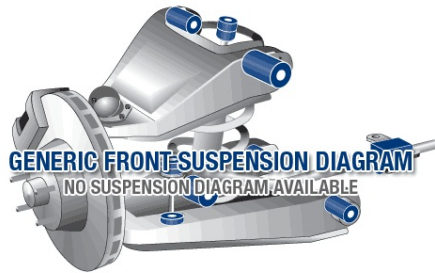

Suspension Parts & Poly Bushings for LEXUS LS 2006-on - XF40

Parts Application Diagrams

Generic Diagram

For illustrative purposes only