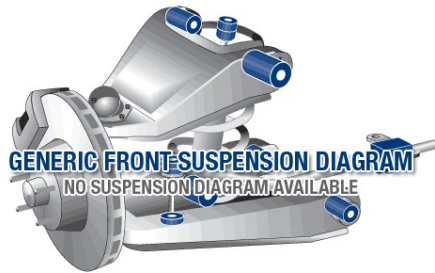

Suspension Parts & Poly Bushings for SKODA CITIGO 2011-on - CITIGO

Parts Application Diagrams

Generic Diagram

For illustrative purposes only

Generic Diagram

For illustrative purposes only

Available SuperPro Parts

Position	Part Name	Part No.	Qty/Car	Sub Brand
Front	Control Arm Lower-Inner Front Bush Kit	SPF1915K	1	SuperPro SPF
Front	Sway Bar Link Kit - Heavy Duty Adjustable	TRC10200	1	Roll Control