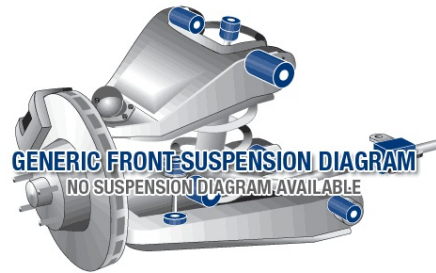

Suspension Parts & Poly Bushings for SKODA CITIGO 2011-on - CITIGO

Parts Application Diagrams

Generic Diagram

For illustrative purposes only

Generic Diagram

For illustrative purposes only

Available SuperPro Parts

Position	Part Name	Part No.	Qty/Car	Sub Brand
Front	Control Arm Lower-Inner Front Bush Kit	SPF1915K	1	SuperPro SPF
Front	Sway Bar Link Kit - Heavy Duty Adjustable	TRC10200	1	Roll Control