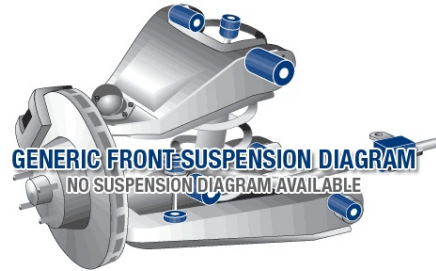

Suspension Parts & Poly Bushings for SEAT Mii 2011-on - KF

Parts Application Diagrams

Generic Diagram

For illustrative purposes only

Generic Diagram

For illustrative purposes only

Available SuperPro Parts

Position	Part Name	Part No.	Qty/Car	Sub Brand
Front	Control Arm Lower-Inner Front Bush Kit	SPF1915K	1	SuperPro SPF
Front	Sway Bar Link Kit - Heavy Duty Adjustable	TRC10200	1	Roll Control