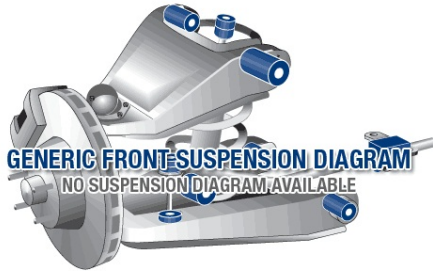

Suspension Parts & Poly Bushings for SEAT Mii 2011-on - KF

Parts Application Diagrams

Generic Diagram

For illustrative purposes only

Generic Diagram

For illustrative purposes only

Available SuperPro Parts

Position	Part Name	Part No.	Qty/Car	Sub Brand
Front	Control Arm Lower-Inner Front Bush Kit	SPF1915K	1	SuperPro SPF
Front	Sway Bar Link Kit - Heavy Duty Adjustable	TRC10200	1	Roll Control