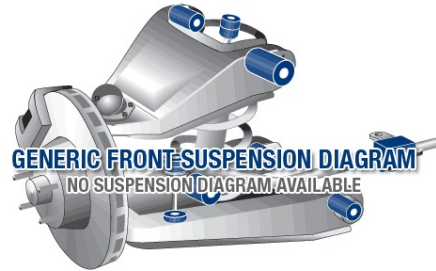

## Parts Application Diagrams

### Generic Diagram

For illustrative purposes only

## Available SuperPro Parts

Position	Part Name	Part No.	Qty/Car	Sub Brand
Front	Control Arm Lower-Inner Front Bush Kit	<a href="#">SPF1915K</a>	1	SuperPro SPF
Front	Sway Bar Link Kit - Heavy Duty Adjustable	<a href="#">TRC10200</a>	1	Roll Control