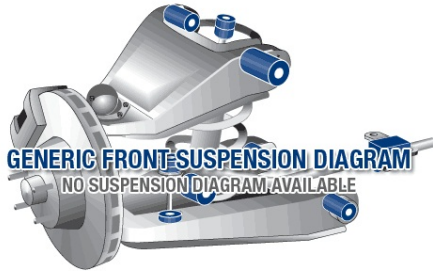

Suspension Parts & Poly Bushings for VW UP! 2011-on - UP

Parts Application Diagrams

Generic Diagram

For illustrative purposes only