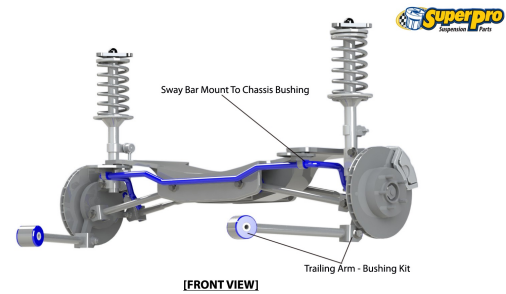

Suspension Parts & Poly Bushings for AUDI 80 1991-1994 - 8C, B4 Quattro

Parts Application Diagrams

Macpherson Strut

With Separate Control Arm

Double Link

With Trailing Arm And Chapman Strut - Front View

Available SuperPro Parts

Position	Part Name	Part No.	Qty/Car	Sub Brand
Front	Camber Adjusting Bolt Kit Adds +/- 1.5 Degrees camber	SPF4351-14K	1	SuperPro SPF
Front	Control Arm Lower-Inner Bush Kit OEM 85740718, 37.5mm OD	SPF1428K	1	SuperPro SPF
Front	Subframe Front & Rear Bush Kit Replaces OEM 857-199-415B & OEM 857-199-419B	SPF1797K	1	SuperPro SPF
Front	Sway Bar Link To Lower Arm Bush Kit Eye type mount	SPF1793K	1	SuperPro SPF
Front	Sway Bar Link To Lower Arm Bush Kit Pin style link, replaces OEM 857 407 474	SPF1794K	1	SuperPro SPF
Front	Sway Bar Mount Bush Kit	SPF1795-24K	1	SuperPro SPF
Front	Sway Bar Mount Bush Kit	SPF2659-21K	1	SuperPro SPF
Front	Sway Bar Mount Bush Kit	SPF2659-24K	1	SuperPro SPF
Front	Sway Bar Mount Bush Kit	SPF2659-26K	1	SuperPro SPF
Front	Sway Bar Mount Bush Kit	SPF2659-28K	1	SuperPro SPF
Rear	Sway Bar Mount Bush Kit Standard Size	SPF2592-15K	1	SuperPro SPF