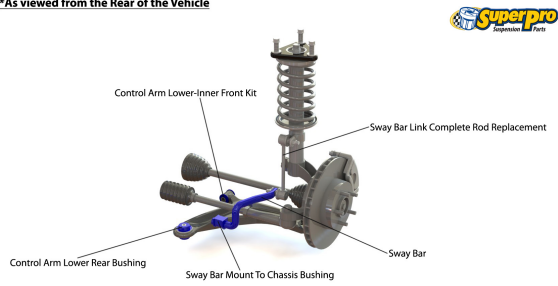

## Parts Application Diagrams

### Macpherson Strut Lower Control Arm

With Vertical Bushing In Rear Location

*\*As viewed from the Rear of the Vehicle*

### Torsional Beam Axle