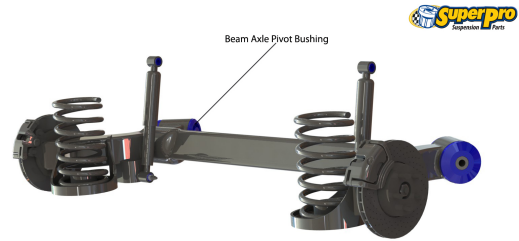

Torsional Beam Axle

Available SuperPro Parts

Position	Part Name	Part No.	Qty/Car	Sub Brand