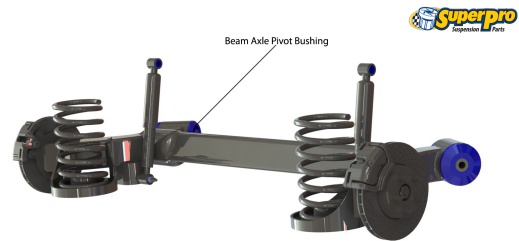

# Suspension Parts & Poly Bushings for DAEWOO MATIZ 08/1998-on - KL\_4

## Parts Application Diagrams

### Macpherson Strut

With Vertical Bushing In Rear Location

**\*As viewed from the Rear of the Vehicle**

## Available SuperPro Parts

| Position | Part Name  | Part No.           | Qty/Car | Sub Brand    |
|----------|--|--------------------|---------|--------------|
| Front    | Camber Adjusting Bolt Kit<br>Adds +/- 1.5 Degrees camber | <b>SPF4351-12K</b> | 1       | SuperPro SPF |