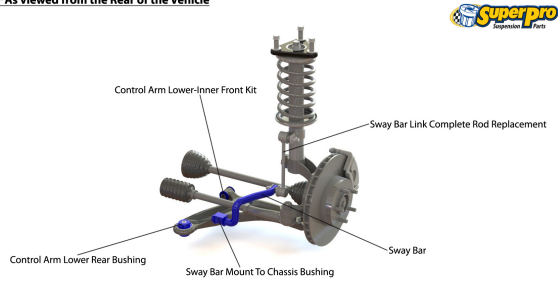

# Suspension Parts & Poly Bushings for DAEWOO MATIZ 08/1998-on - KL\_4

## Parts Application Diagrams

### Macpherson Strut

With Vertical Bushing In Rear Location

**\*As viewed from the Rear of the Vehicle**

## Available SuperPro Parts

| Position | Part Name  | Part No.           | Qty/Car | Sub Brand    |
|----------|--|--------------------|---------|--------------|
| Front    | Camber Adjusting Bolt Kit<br>Adds +/- 1.5 Degrees camber | <b>SPF4351-12K</b> | 1       | SuperPro SPF |