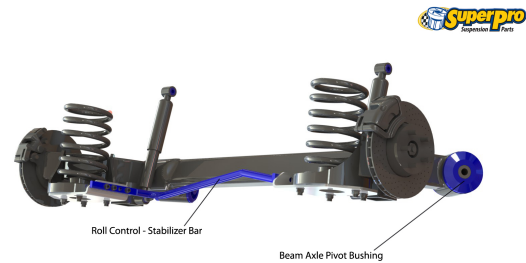

Torsional Beam Axle

Available SuperPro Parts

Position	Part Name	Part No.	Qty/Car	Sub Brand
Front	Control Arm Lower-Front Bush Kit	SPF3968K	1	SuperPro SPF
Front	Control Arm Lower-Rear Bush Kit Standard Replacement	SPF3969K	1	SuperPro SPF
Front	Control Arm Lower-Rear Bush Kit - Double Offset Double Caster Offset, approx. 2 degree change	SPF3967K	1	SuperPro SPF
Front	Control Arm Lower-Rear Bush Kit - Single Offset Single Caster Offset, approx. 1 degree change	SPF3973K	1	SuperPro SPF
Front	Sway Bar Link Kit - Heavy Duty Adjustable	TRC10200	1	Roll Control
Rear	Beam Axle Pivot Bush Kit	SPF3990K	1	SuperPro SPF