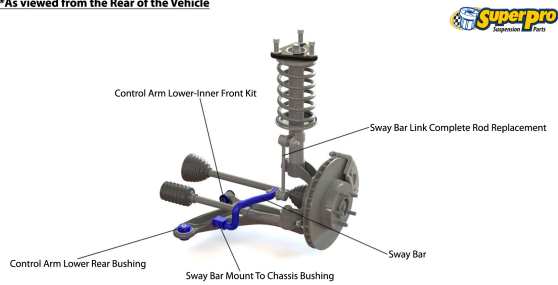

# Suspension Parts & Poly Bushings for ALFA ROMEO MITO 9/2008-on - 955

## Parts Application Diagrams

### Macpherson Strut With Lower Control Arm

With Vertical Bushing In Rear Location

\*As viewed from the Rear of the Vehicle

## Available SuperPro Parts

Position	Part Name	Part No.	Qty/Car	Sub Brand
Front	Control Arm Lower-Front Bush Kit	<a href="#">SPF3968K</a>	1	SuperPro SPF
Front	Control Arm Lower-Rear Bush Kit Standard Replacement	<a href="#">SPF3969K</a>	1	SuperPro SPF
Front	Control Arm Lower-Rear Bush Kit - Double Offset Double Caster Offset, approx. 2 degree change	<a href="#">SPF3967K</a>	1	SuperPro SPF
Front	Control Arm Lower-Rear Bush Kit - Single Offset Single Caster Offset, approx. 1 degree change	<a href="#">SPF3973K</a>	1	SuperPro SPF
Front	Sway Bar Link Kit - Heavy Duty Adjustable	<a href="#">TRC10200</a>	1	Roll Control
Rear	Beam Axle Pivot Bush Kit	<a href="#">SPF3990K</a>	1	SuperPro SPF