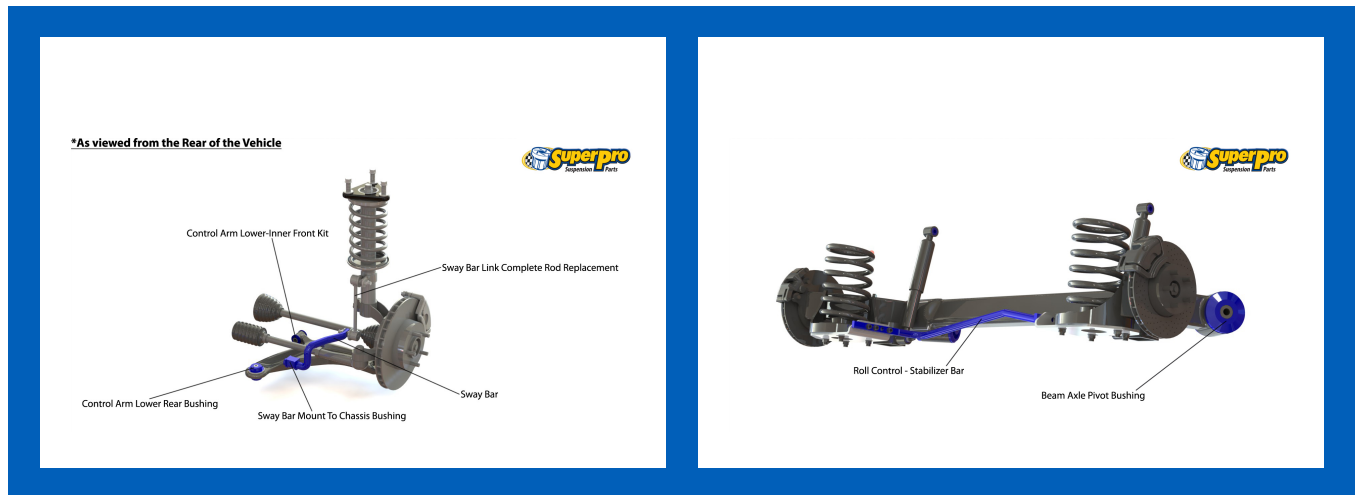

Suspension Parts & Poly Bushings for NISSAN PULSAR 8/2012-on - B17 Sedan

Parts Application Diagrams

Available SuperPro Parts

Position	Part Name	Part No.	Qty/Car	Sub Brand
Front	Control Arm Lower-Front Bush Kit	SPF3473K	1	SuperPro SPF
Front	Control Arm Lower-Rear Bush Kit Standard Replacement	SPF3963K	1	SuperPro SPF
Front	Control Arm Lower-Rear Bush Kit - Double Offset	SPF3965K	1	SuperPro SPF
Front	Control Arm Lower-Rear Bush Kit - Single Offset	SPF3964K	1	SuperPro SPF
Front	Sway Bar Mount Bush Kit Suits Factory Sway Bar	SPF4156-18K	1	SuperPro SPF
Rear	Beam Axle Pivot Bush Kit	SPF4162K	1	SuperPro SPF
Rear	Sway Bar Mount Bush Kit Suits Aftermarket Sway Bar	SPF4156-21K	1	SuperPro SPF